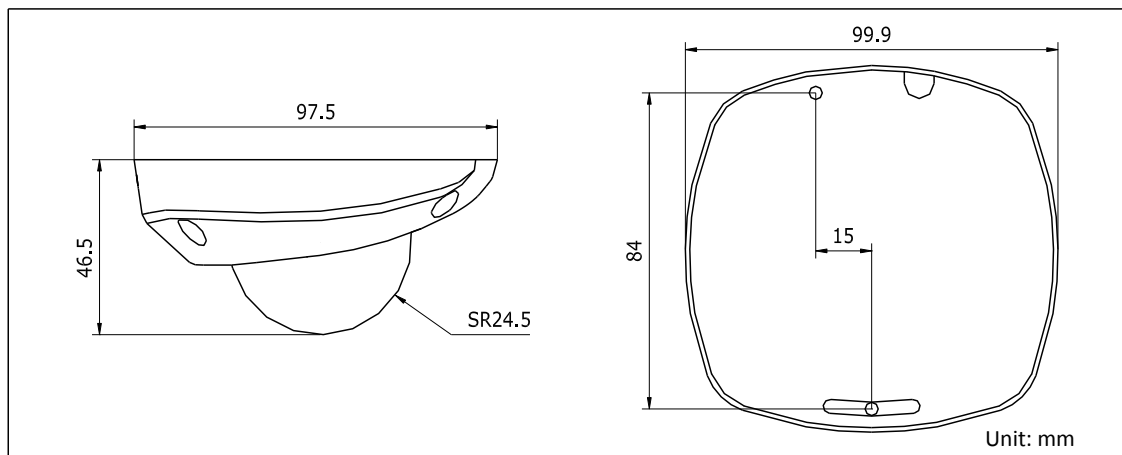

Operating Conditions	-30 °C – 60 °C (-22 °F – 140 °F) Humidity 95% or less (non-condensing)
Power Supply	12 VDC±10% / PoE
Power Consumption	Max. 4.1W
Material	Base&Top Cover: Metal
Protect level	IP67
Impact Protection	IEC60068-275Eh, 20J; EN50102, up to IK10
Dimensions (mm)	99.9 × 97.5 × 46.5 mm (3.93" × 3.84" × 1.83")
Weight	400 g (0.88 lbs)

## Dimensions